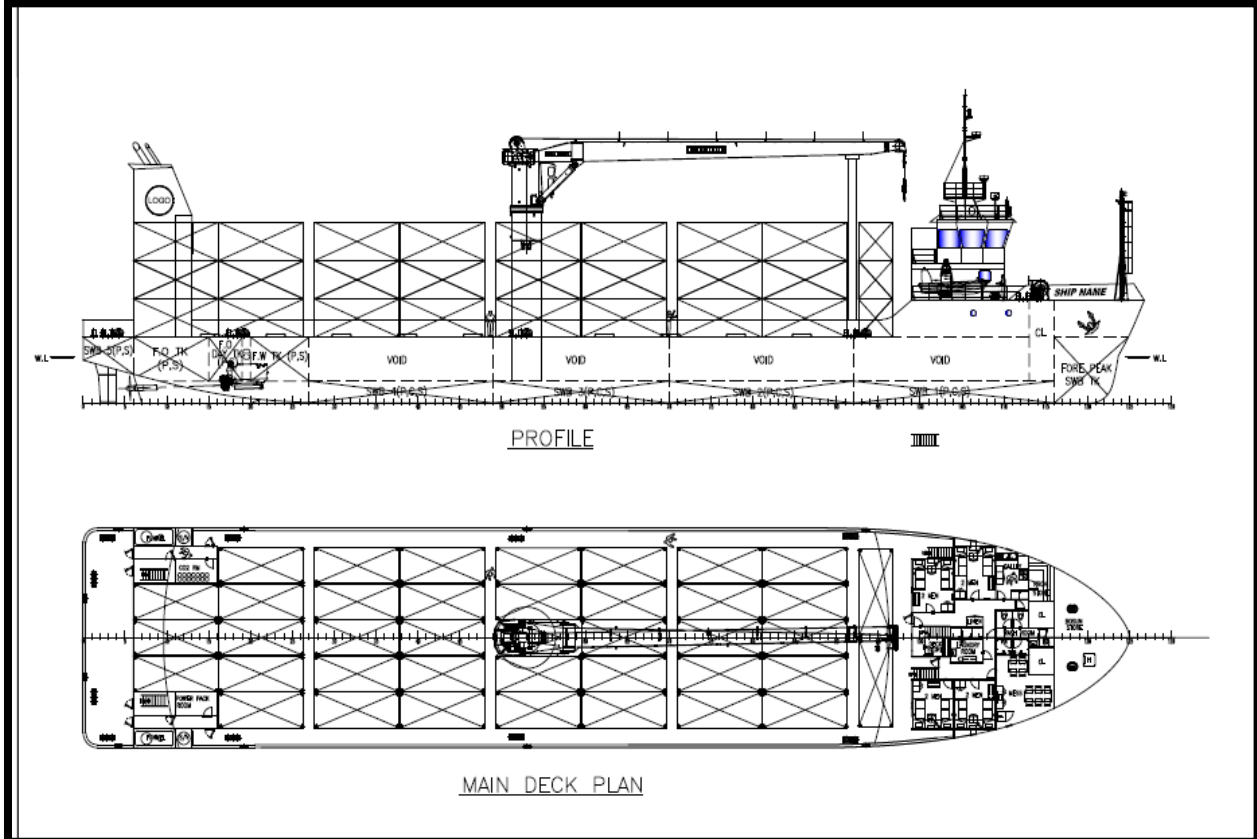

NORFIN KYANITE

120 TEU CONTAINER CARRIER/ GENERAL CARGO

PRINCIPAL PARTICULARS

Year of Built	:	2023 In Construction
Classification Society	:	ABS
Flag	:	Nigeria
Shipyard	:	Norfin Offshore Shipyard, Nigeria
Length	:	76. Meters
Width	:	15.0 Meters
Draft	:	3.2 Meters
Container Capacity	:	120 TEUs
Refrigerated Container Sockets	:	12
Service Speed	:	15 Knots
Deck Crane	:	40 Tons with Outreach of 26m
CAPACITIES		
Fuel Oil	:	500 m3